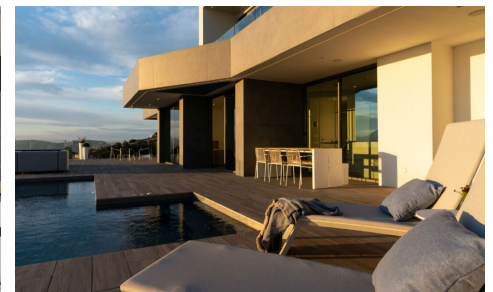

MHE9424A

Villa in Cumbre del Sol

€2,950,000

4

6

691m²

1,168m²

The villa in Residencial Jazmines. Its design from the 21st century blends in with the exclusive surroundings of Residencial Resort Cumbre del Sol perfectly. It is built on a 1.168m² plot of land, where, as the villa faces the southwest you can see and enjoy amazing sunsets. Everything about this villa shouts out quality and style, with an intelligent design that offers a practical distri...(Ask for More Details!)