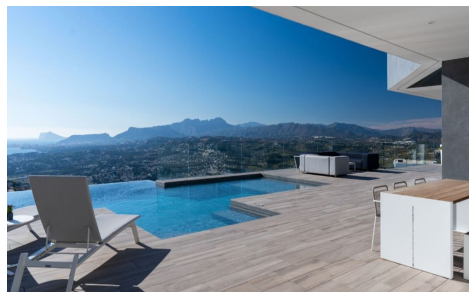

MHE9424A

Villa in Cumbre del Sol

€2,950,000

4

6

691m²

1,168m²

The villa in Residencial Jazmines. Its design from the 21st century blends in with the exclusive surroundings of Residencial Resort Cumbre del Sol perfectly. It is built on a 1.168m² plot of land, where, as the villa faces the southwest you can see and enjoy amazing sunsets. Everything about this villa shouts out quality and style, with an intelligent design that offers a practical distri...(Ask for More Details!)