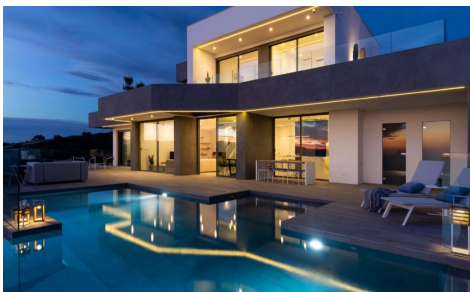

MHE9424A

Villa in Cumbre del Sol

€2,950,000

4

6

691m²

1,168m²

The villa in Residencial Jazmines. Its design from the 21st century blends in with the exclusive surroundings of Residencial Resort Cumbre del Sol perfectly. It is built on a 1.168m² plot of land, where, as the villa faces the southwest you can see and enjoy amazing sunsets. Everything about this villa shouts out quality and style, with an intelligent design that offers a practical distri...(Ask for More Details!)