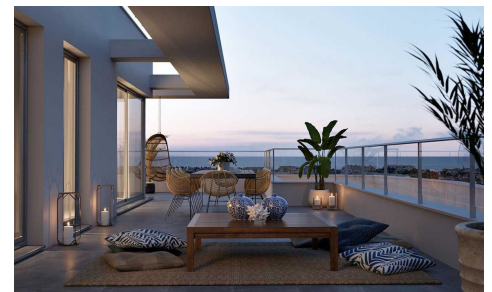

MHE2574G

Apartment in El Chaparral

€314,300

2

2

90m²

N/A

This perfect complex is located in an environment of great scenic beauty. Its architecture and contemporary design provide part of the protagonism to the terraces that seek to make the most of the light of the Mediterranean and the best views, merging with the environment and respecting the nature that surrounds it. The houses offer spacious and open spaces, open kitchen with island, liv...(Ask for More Details!)