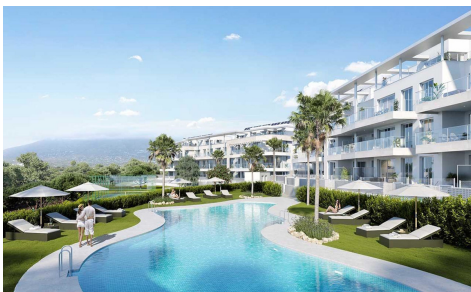

MHE2574G

Apartment in El Chaparral

€314,300

2

2

90m²

N/A

This perfect complex is located in an environment of great scenic beauty. Its architecture and contemporary design provide part of the protagonism to the terraces that seek to make the most of the light of the Mediterranean and the best views, merging with the environment and respecting the nature that surrounds it. The houses offer spacious and open spaces, open kitchen with island, liv...(Ask for More Details!)