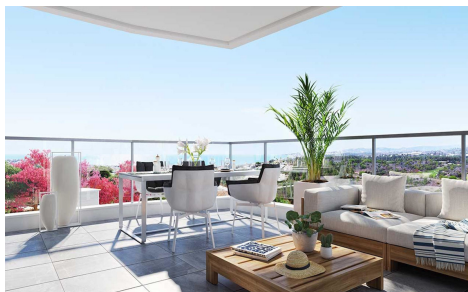

MHE2574G

Apartment in El Chaparral

€314,300

2

2

90m²

N/A

This perfect complex is located in an environment of great scenic beauty. Its architecture and contemporary design provide part of the protagonism to the terraces that seek to make the most of the light of the Mediterranean and the best views, merging with the environment and respecting the nature that surrounds it. The houses offer spacious and open spaces, open kitchen with island, liv...(Ask for More Details!)